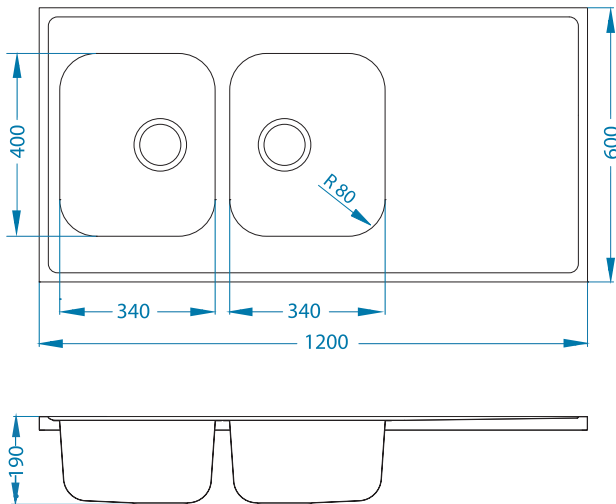

## CLASSIC PRO 100

Size: 1200 x 600 mm  
 Bowl dimension: 340 x 400 x 190 mm  
 Cabinet size: 800 mm

Surface Code Type Waste fi 35mm Installation Packaging

SAT 1101750 reversible 3<sup>1/2</sup> / L/I sleeve

- modern design
- sink surface additionally reinforced by a chipboard and wooden laths – ensured sink stability
- possibility of inset (I) installation onto the countertop – additionally raised worktop (3cm) adding a modern look to the kitchen
- minimalistic lines and smooth surfaces – enable easy cleaning and maintenance
- reversible model
- sit-on installation – replaces the kitchen worktop
- large, spacious bowls
- above-average bowl depth – 190 mm
- large waste outlet – Ø 90 mm
- enclosed space-saving siphon – provides for more free space in the cabinet