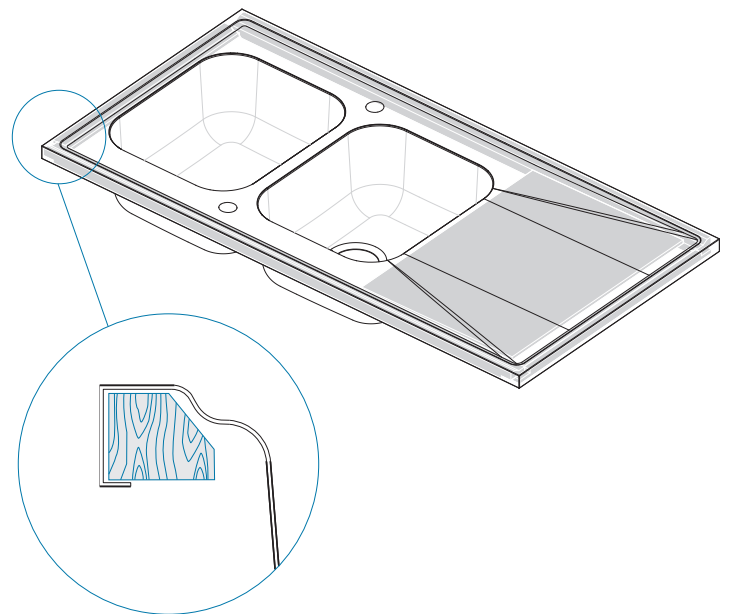

## CLASSIC PRO 100

Size: 1200 x 600 mm  
 Bowl dimension: 340 x 400 x 190 mm  
 Cabinet size: 800 mm

Surface Code Type Waste fi 35mm Installation Packaging

SAT 1101750 reversible 3<sup>1/2</sup> / L/I sleeve

- modern design
- sink surface additionally reinforced by a chipboard and wooden laths – ensured sink stability
- possibility of inset (I) installation onto the countertop – additionally raised worktop (3cm) adding a modern look to the kitchen
- minimalistic lines and smooth surfaces – enable easy cleaning and maintenance
- reversible model
- sit-on installation – replaces the kitchen worktop
- large, spacious bowls
- above-average bowl depth – 190 mm
- large waste outlet – Ø 90 mm
- enclosed space-saving siphon – provides for more free space in the cabinet